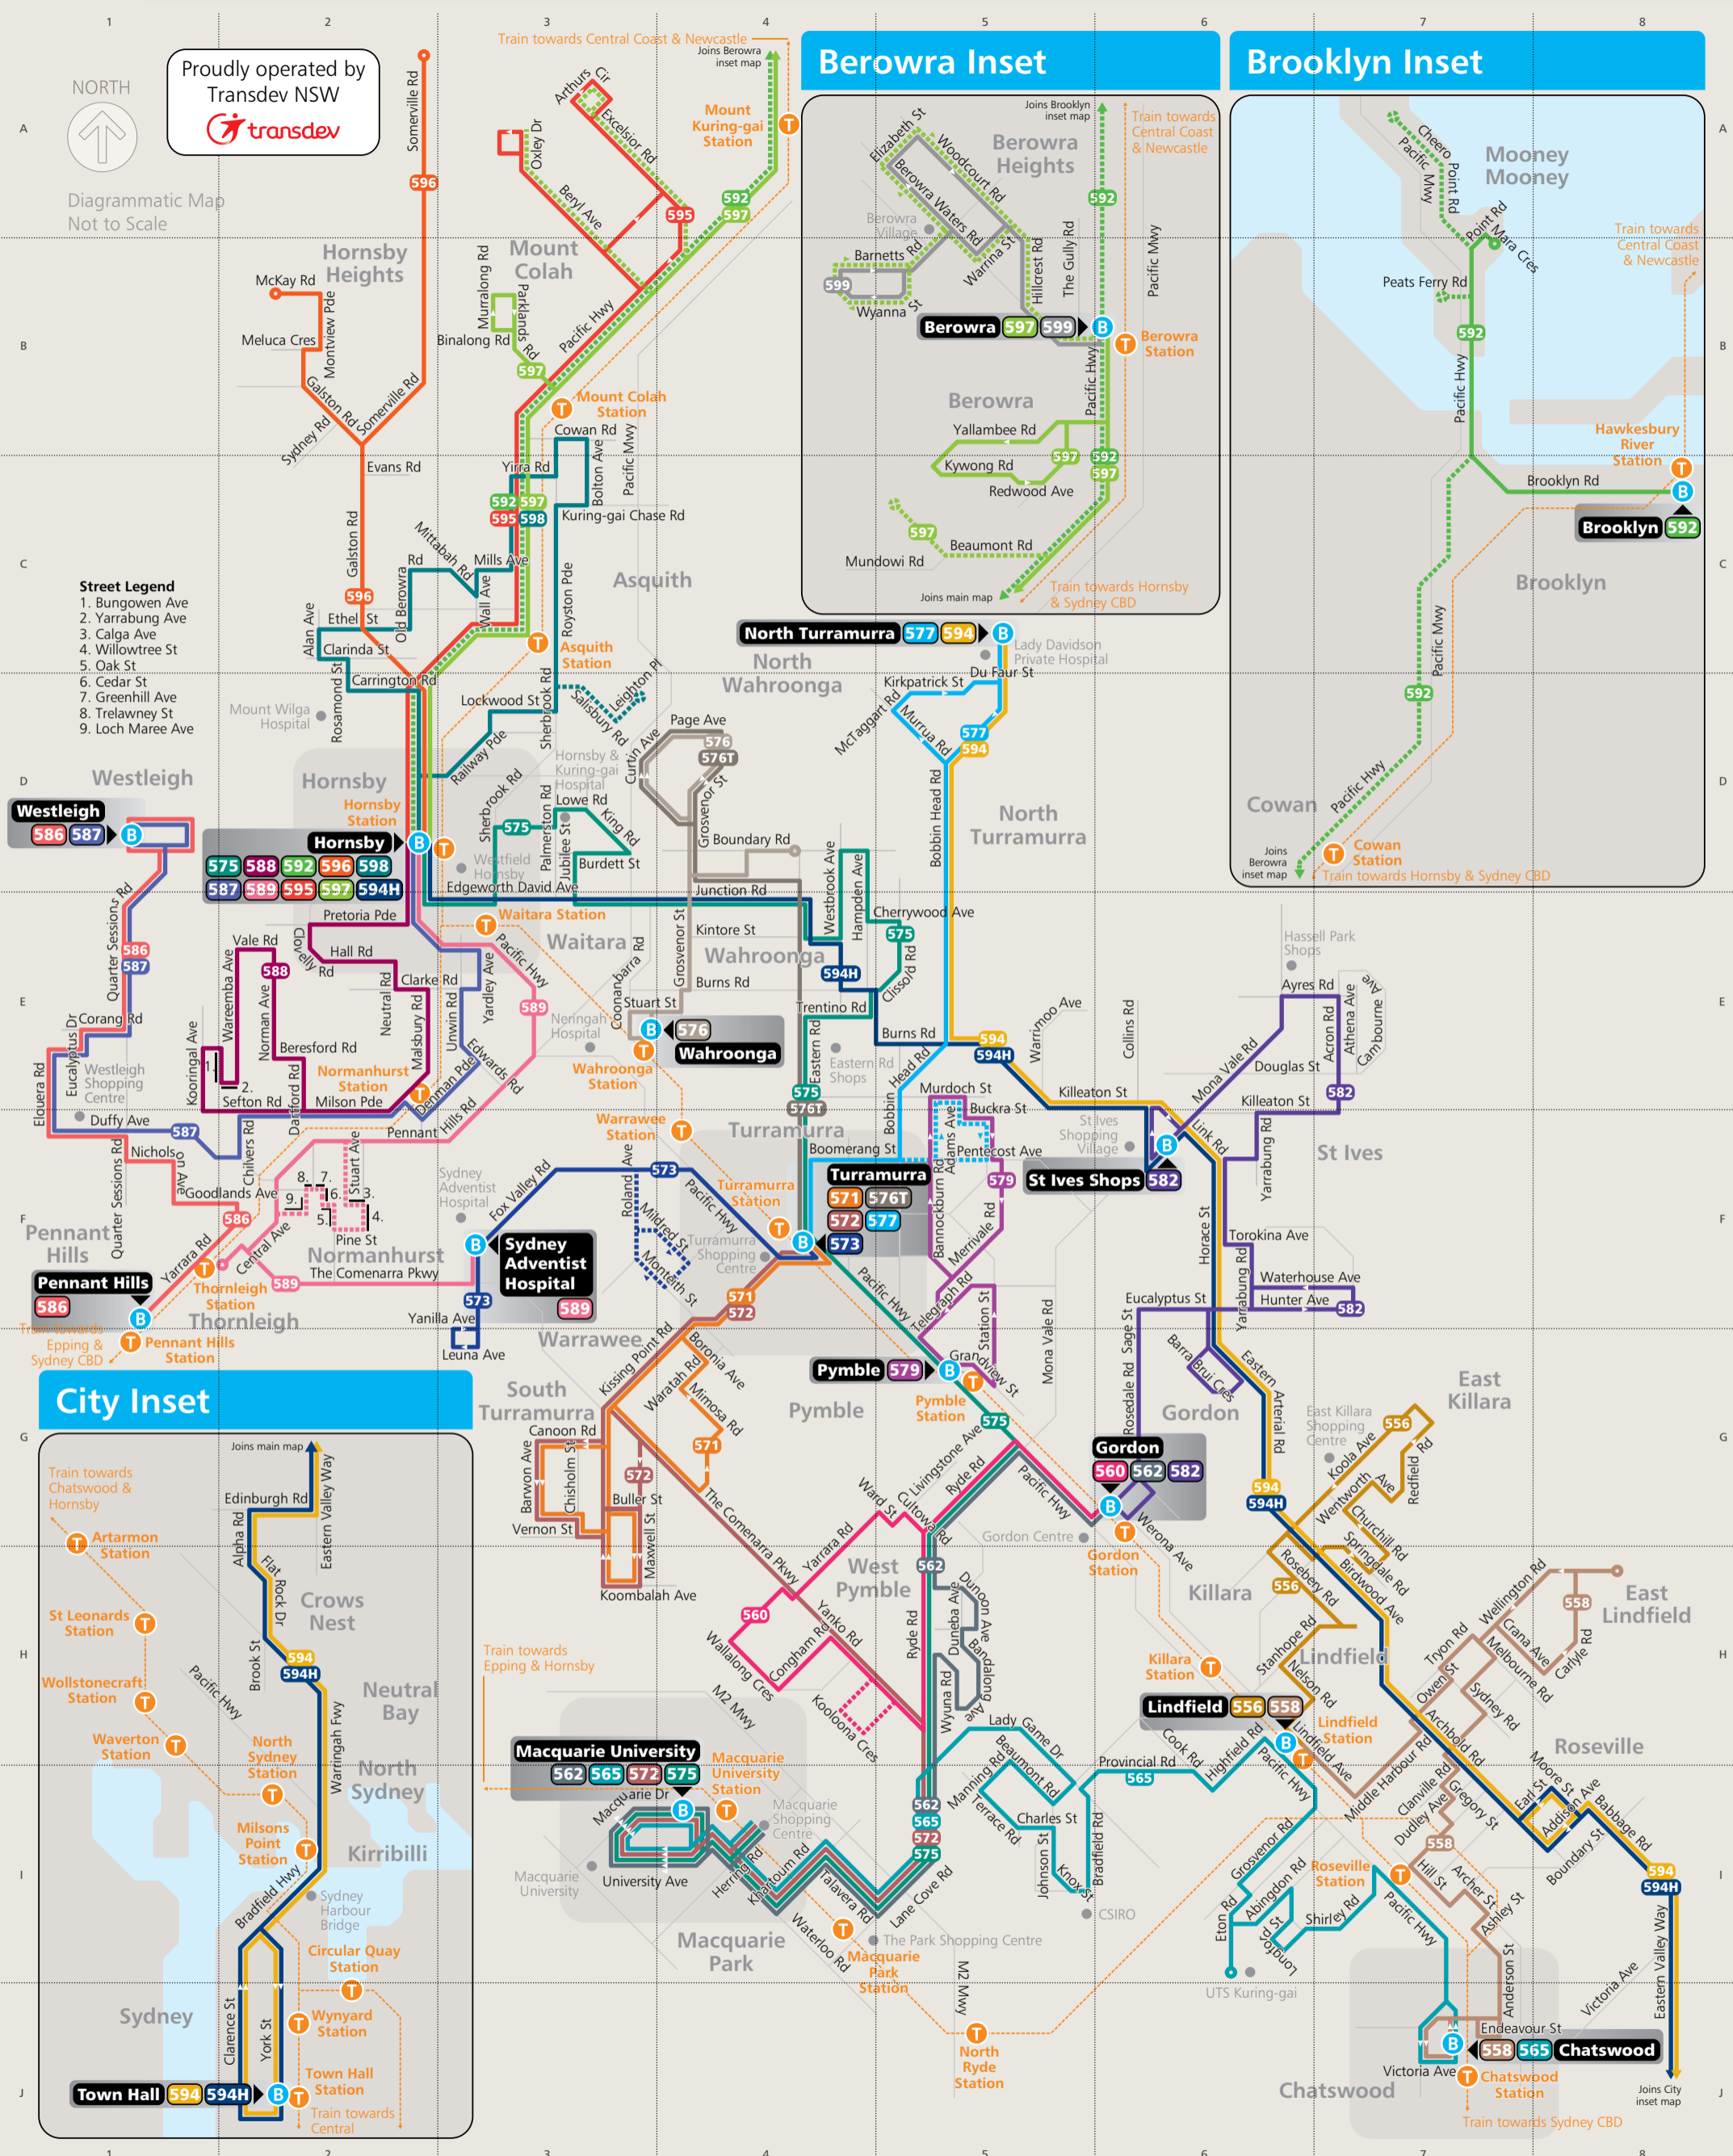

Chatswood, Hornsby and Berowra bus network map

Proudly operated by
Transdev NSW

NORTH

Diagrammatic Map
Not to Scale

Key

- Bus route
- Occasional journey
- T--- Train line/station
- 577 Bus route number
- B Bus terminus